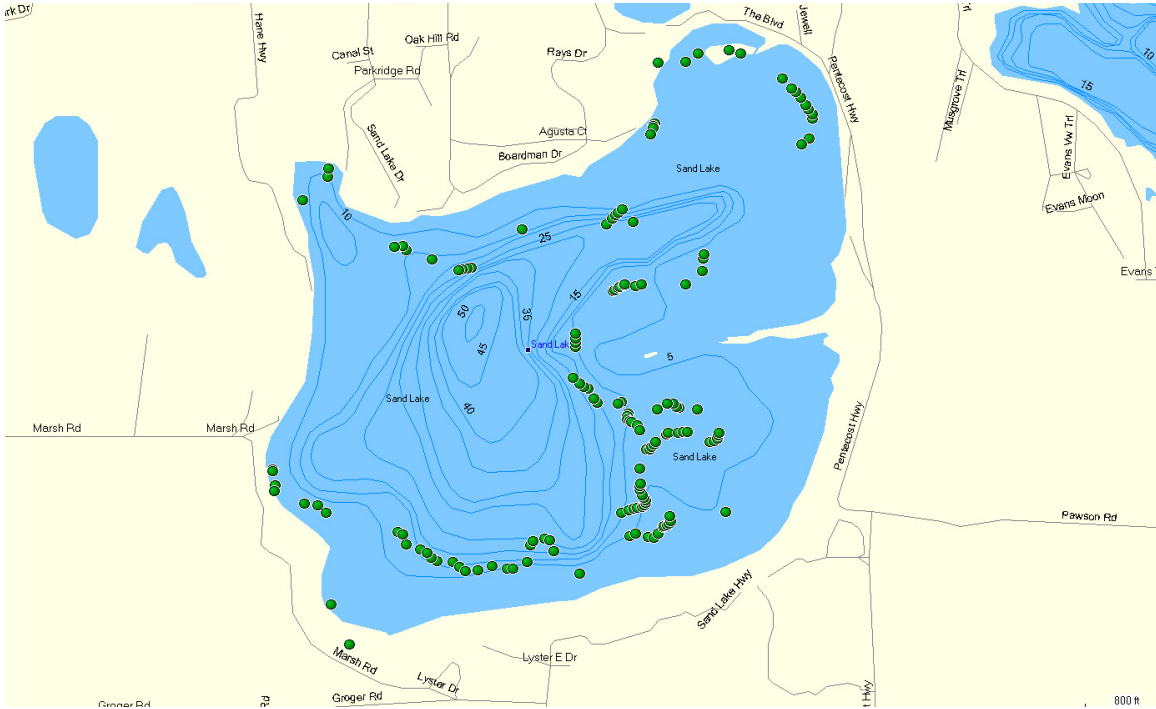

# Sand Lake Spring 2014 Invasive Plant Survey

Green Dots Represent Areas Where Invasive Plant Species Were Noted

Acres of Invasive	Type of Invasive	Recommended Herbicide
20 acres	EWM	2,4-D
7 acres	EWM shoreline	Renovate 3
2.5 acres	EWM/Curlyleaf	Diquat
2.5 acres	Starry Stonewort	Copper Sulfate